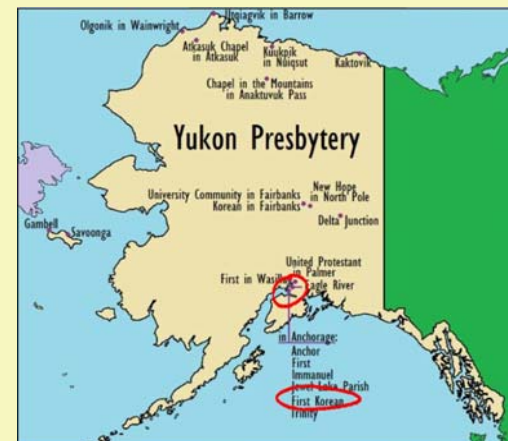

First Korean Presbyterian Church, Anchorage

The congregation as well as many friends celebrated the fortieth anniversary of First Korean Presbyterian Church in Anchorage on Sunday, April 10, 2016. In the late afternoon was a worship service followed by a service of celebration. There were prayers; singing; Rev. Johan Shin preached; the choir sang several amazing anthems; I gave some words of congratulations; our presbytery's Stated Clerk Sharon Rayt read a letter from our Executive